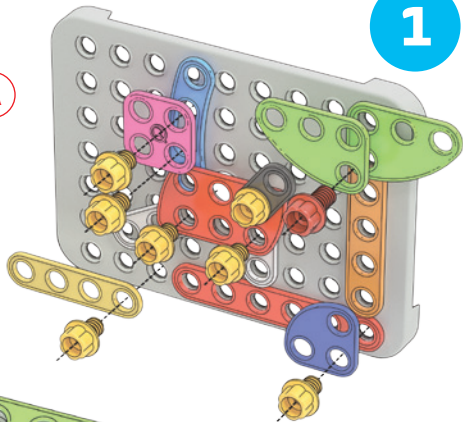

6165

Quercetti®

WARNING:

CHOKING HAZARD - Small parts.
Not for children under 3 yrs.

Tecno Jumbo
starter set

Cane - Dog

1

A

B

need

Veliero - Sailing ship

2

A

B

C

need

Camion con gru - Truck with crane

3

A

B

need

Auto - Car

4

B