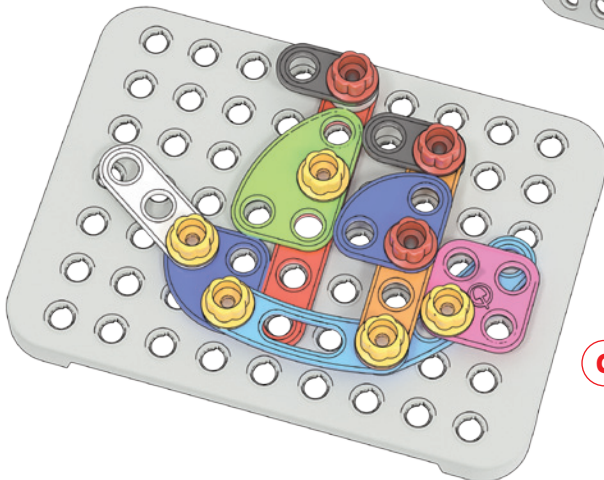

6165

Quercetti®

WARNING:

CHOKING HAZARD - Small parts.
Not for children under 3 yrs.

Tecno Jumbo
starter set

Cane - Dog

1

A

B

need

Veliero - Sailing ship

2

A

B

C

need

Camion con gru - Truck with crane

3

A

B

need

Auto - Car

4

B